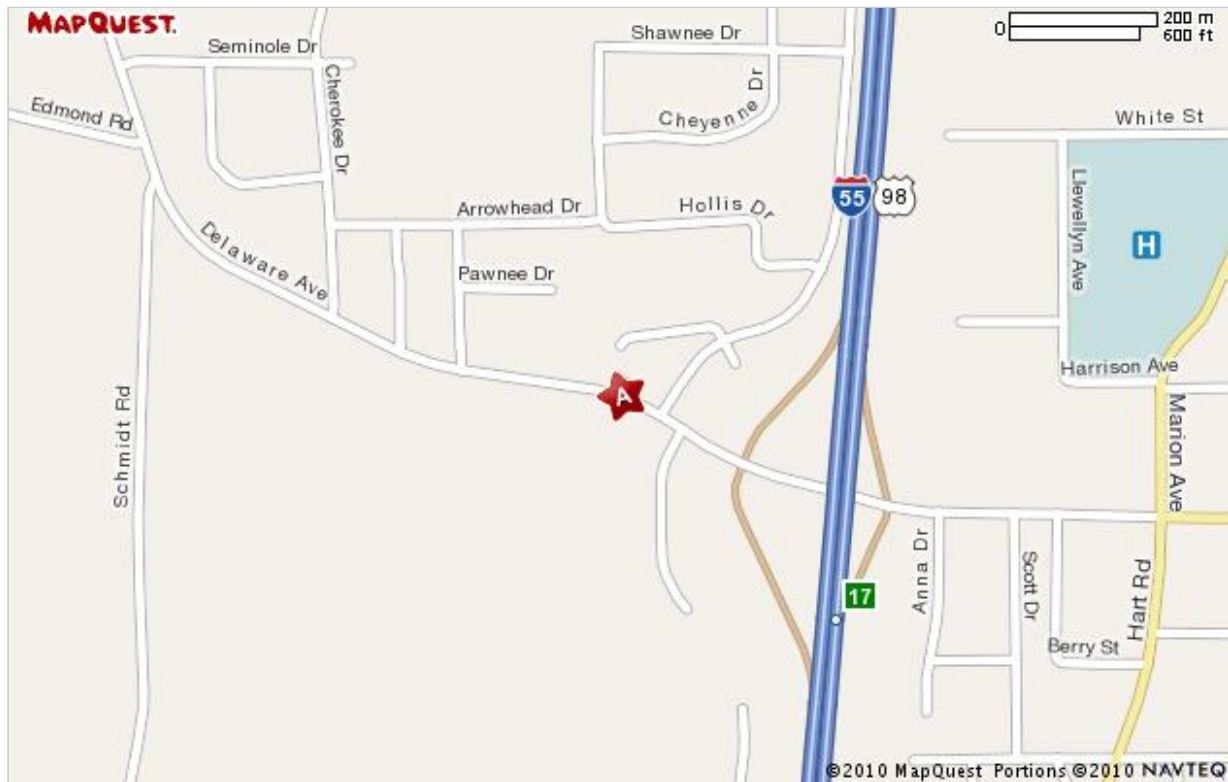

Map of 2298 Delaware Ave
Mccomb, MS 39648-6336

Notes

Directions to Days Inn Hotel:

From I-55, Exit Delaware Ave (# 17) and proceed West approximately 600-700 feet to hotel on right.

[All rights reserved. Use subject to License/Copyright](#) | [Map Legend](#)